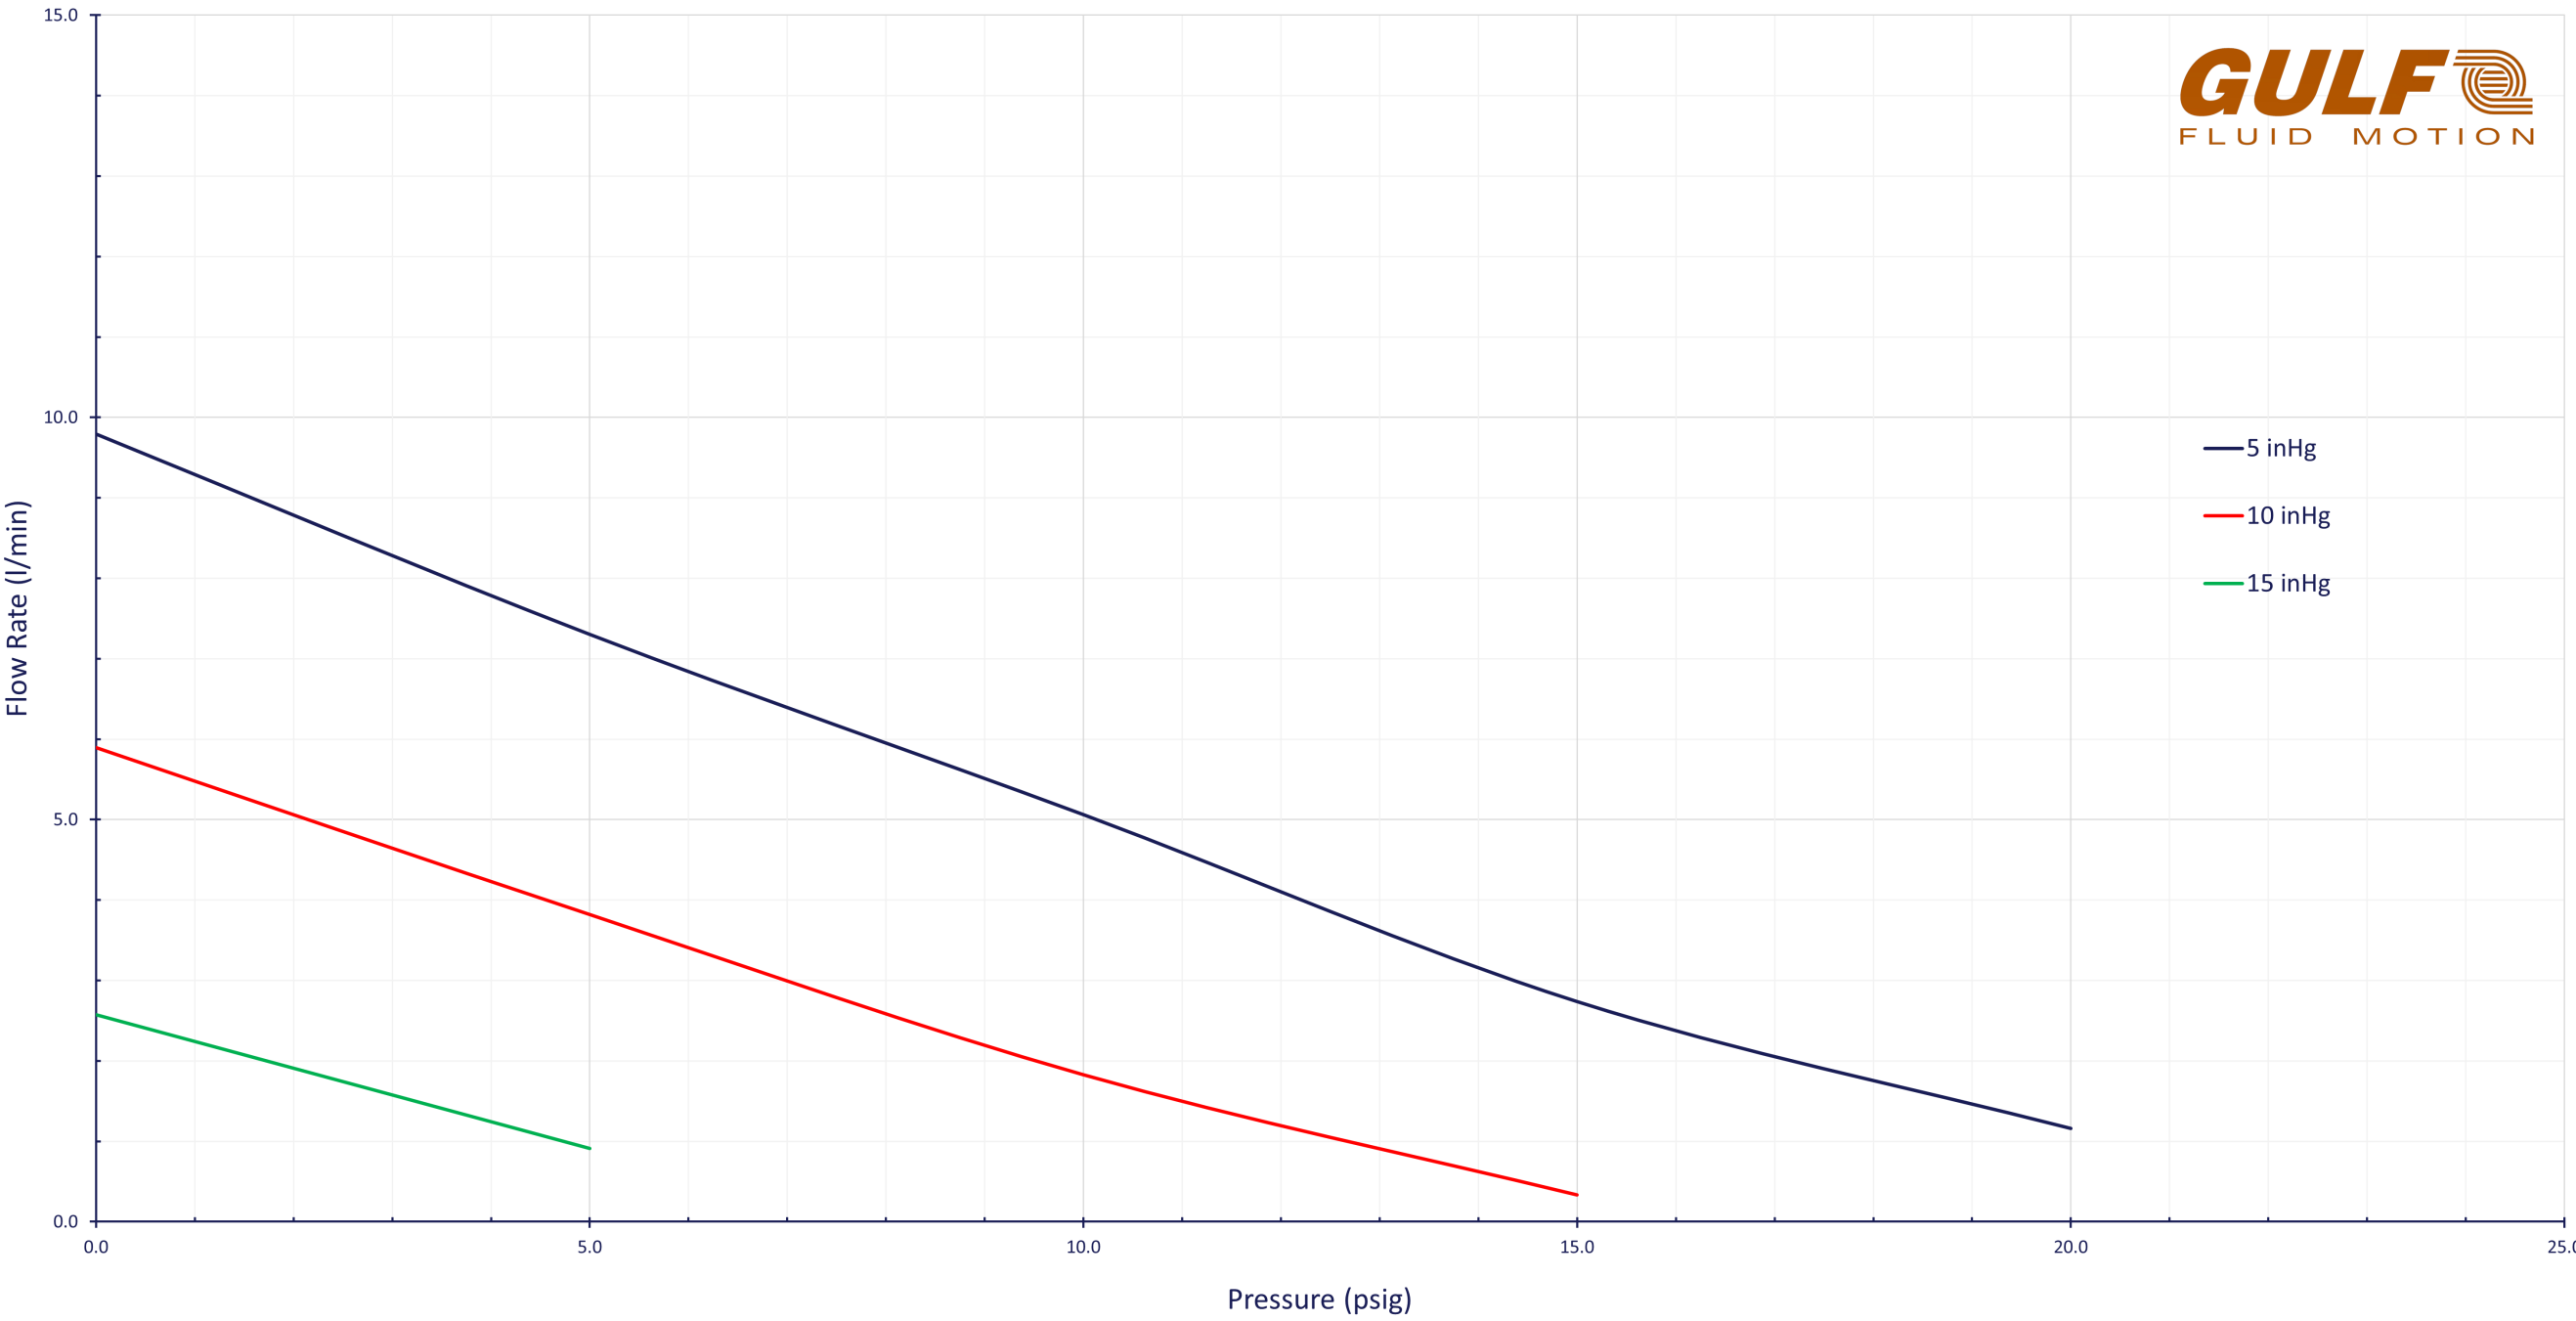

Combination Curves - 400 Series Single Head - Medium (50Hz)

- 5 inHg
- 10 inHg
- 15 inHg

* Test results are average values at STP using 5ft long 1/4" OD lines.