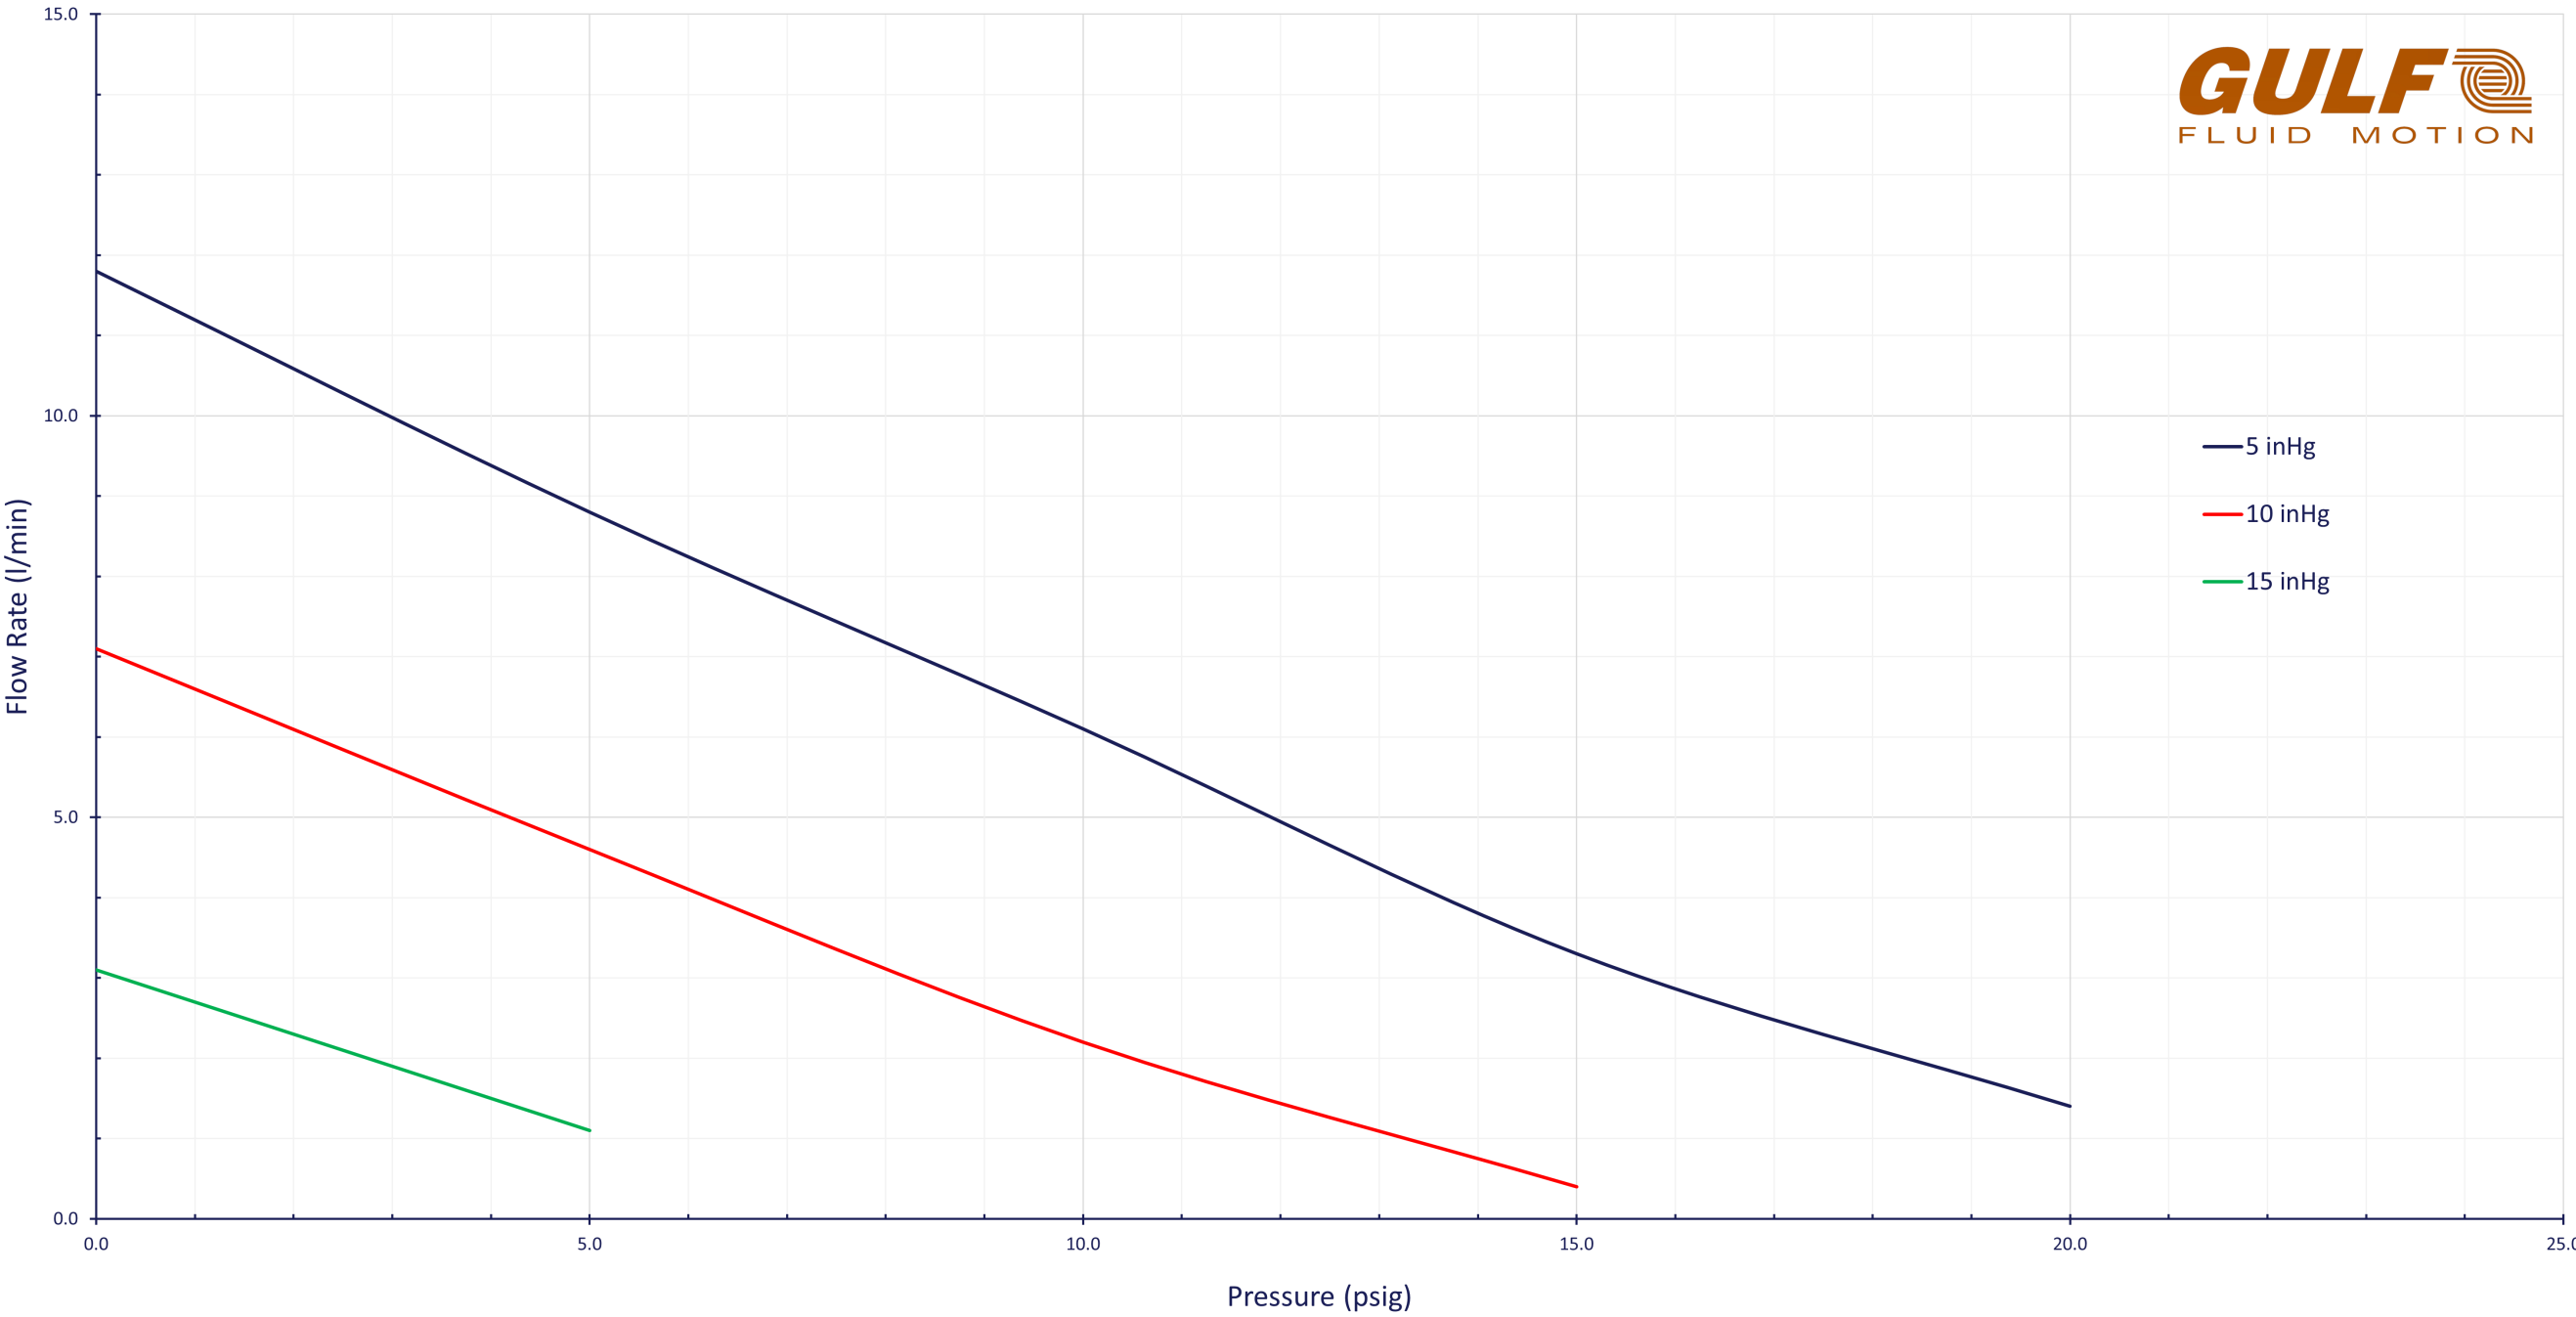

Combination Curves - 400 Series Single Head - Medium (60Hz)

- 5 inHg
- 10 inHg
- 15 inHg

* Test results are average values at STP using 5ft long 1/4" OD lines.